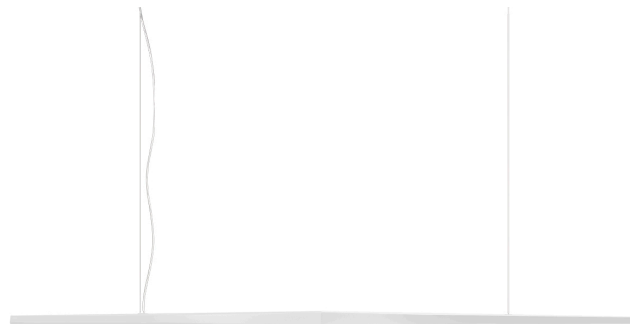

PANZERI

Viisi

220-240V AC dimmable (DALI/Push DIM)

L02001.210.0402

● white

Data sheet

CODE	L02001.210.0402
SYSTEM POWER CONSUMPTION	44W
EFFICACY	54lm/W
LIGHT SOURCE	LED
COLOUR TEMPERATURE	3000K Ra>90
LIGHT DISTRIBUTION	diffused
POWER SUPPLY	220-240V AC
FREQUENCY	50/60Hz
ELECTRICAL CONFIGURATION	dimmable (DALI/Push DIM)
DRIVER	integrated included
NOMINAL LUMINOUS FLUX	5180lm
LUMEN OUTPUT	2376lm
EFFICIENCY	45.9%
WEIGHT	2,80 Kg
PROTECTION DEGREE	IP40
PACKING DIMENSIONS (CM)	14,0 x 224,0 x 14,0

Suspension lighting fixture for interiors, with direct light emission. Machined aluminium structure in white or black polyacrylic paint. Anodized extruded aluminium heat sink. Extruded polycarbonate diffuser with opaline finish. Suspension kit with griplocks and 2m (78,7") long steel cables. 2,3m (90,6") long power cable in transparent PVC. Power canopy with galvanized sheet metal ceiling bracket and pickled sheet metal covering in white or black polyacrylic paint.