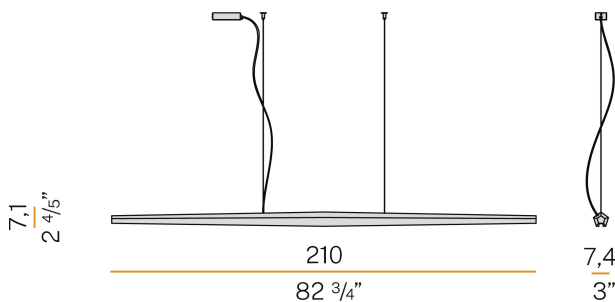

PANZERI

Viisi

220-240V AC dimmable (DALI/Push DIM)

L02001.210.0402

● white

Data sheet

CODE	L02001.210.0402
SYSTEM POWER CONSUMPTION	44W
EFFICACY	54lm/W
LIGHT SOURCE	LED
COLOUR TEMPERATURE	3000K Ra>90
LIGHT DISTRIBUTION	diffused
POWER SUPPLY	220-240V AC
FREQUENCY	50/60Hz
ELECTRICAL CONFIGURATION	dimmable (DALI/Push DIM)
DRIVER	integrated included
NOMINAL LUMINOUS FLUX	5180lm
LUMEN OUTPUT	2376lm
EFFICIENCY	45.9%
WEIGHT	2,80 Kg
PROTECTION DEGREE	IP40
PACKING DIMENSIONS (CM)	14,0 x 224,0 x 14,0

Suspension lighting fixture for interiors, with direct light emission. Machined aluminium structure in white or black polyacrylic paint. Anodized extruded aluminium heat sink. Extruded polycarbonate diffuser with opaline finish. Suspension kit with griplocks and 2m (78,7") long steel cables. 2,3m (90,6") long power cable in transparent PVC. Power canopy with galvanized sheet metal ceiling bracket and pickled sheet metal covering in white or black polyacrylic paint.

Technical drawing

Polar diagram